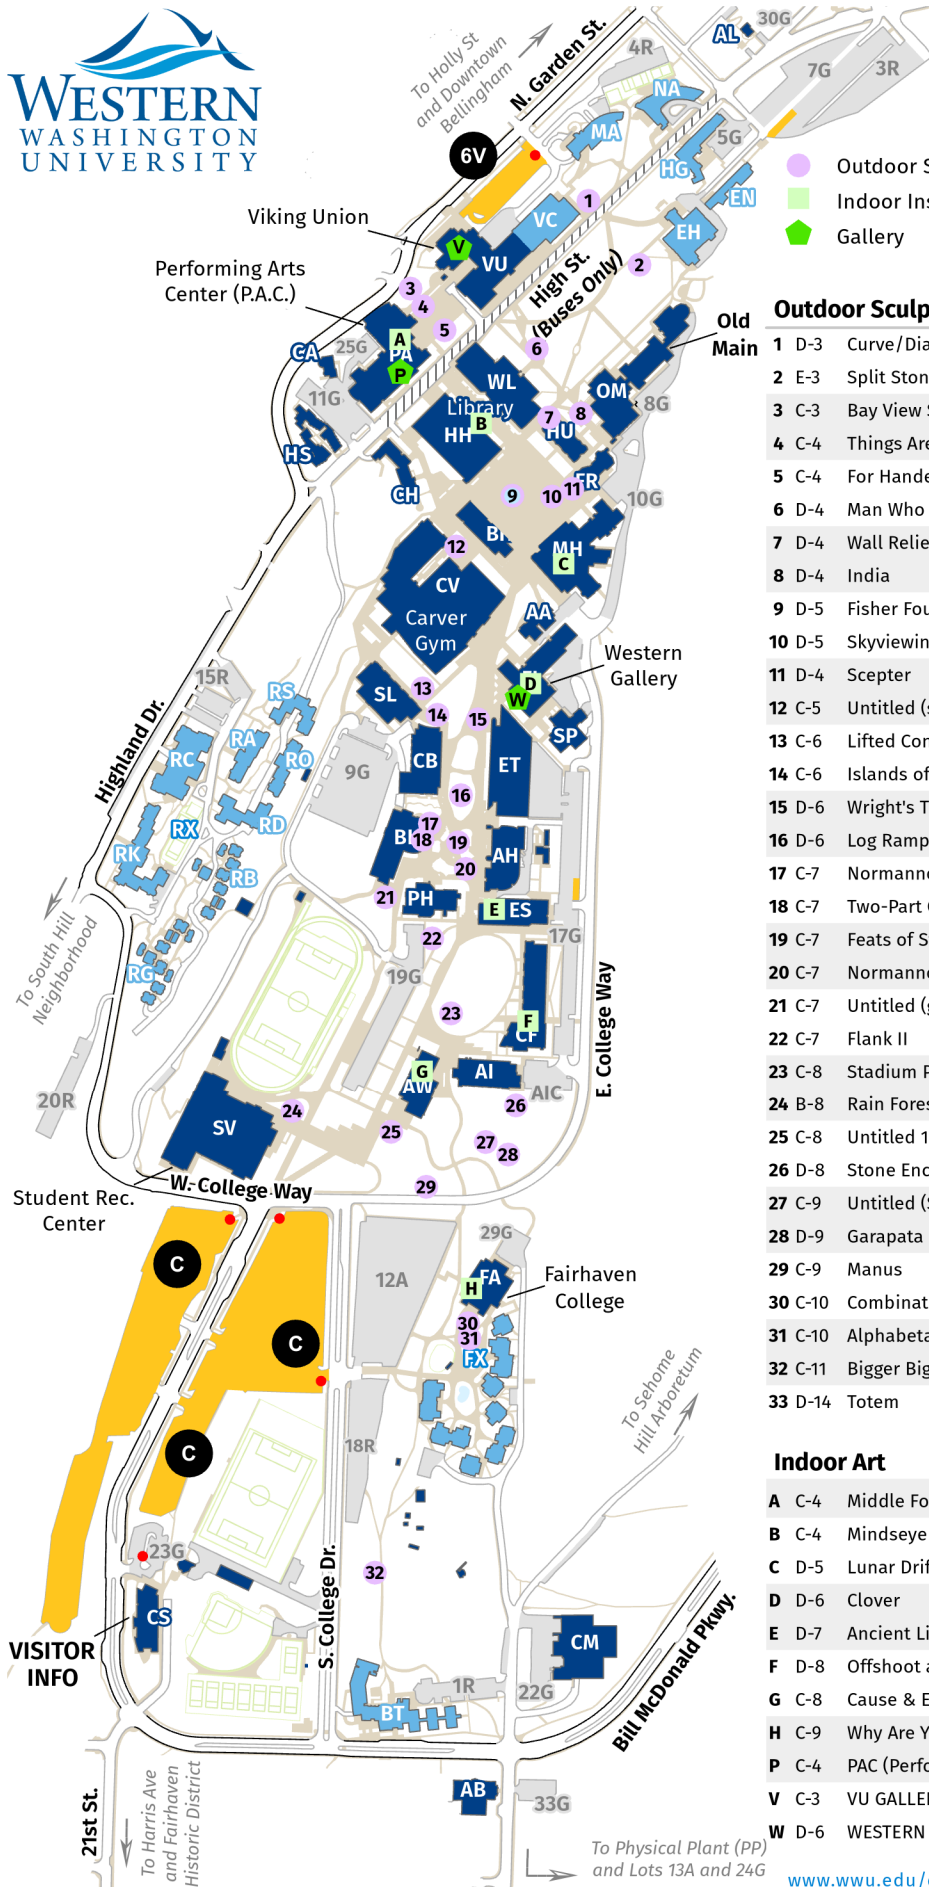

ART ON CAMPUS

1. Outdoor Sculpture
   - Indoor Installation
   - Visitor Parking (M-F 7:00-4:30)
   - Pay Stations (or Pay-by-App: parkmobile.io)
   - Gallery
2. Evenings & Weekends Parking: www.wvu.edu/campus-maps

Outdoor Sculptures westerngallery.wvu.edu/sculpture

1	D-3	Curve/Diagonal	Robert Maki
2	E-3	Split Stone	Sarah Sze
3	C-3	Bay View Station	George Trakas
4	C-4	Things Are Seldom What they Seem	C. A. Scott
5	C-4	For Handel	Mark di Suvero
6	D-4	Man Who Used to Hunt Cougars...	Richard Beyer
7	D-4	Wall Reliefs	Norman Warinske
8	D-4	India	Anthony Caro
9	D-5	Fisher Fountain	
10	D-5	Skyviewing Sculpture	Isamu Noguchi
11	D-4	Scepter	Steven Tibbets
12	C-5	Untitled (steel)	Joel Shapiro
13	C-6	Lifted Conical Depression	Meg Webster
14	C-6	Islands of the Rose Apple Tree...	Alice Aycock
15	D-6	Wright's Triangle	Richard Serra
16	D-6	Log Ramps	Lloyd Hamrol
17	C-7	Normanno Column	Beverly Pepper
18	C-7	Two-Part Chairs Right Angle Version	Scott Burton
19	C-7	Feats of Strength	Tom Otterness
20	C-7	Normanno Wedge	Beverly Pepper
21	C-7	Untitled (granite)	Ulrich Ruckreim
22	C-7	Flank II	Mia Westerlund Roosen
23	C-8	Stadium Piece	Bruce Nauman
24	B-8	Rain Forest	James FitzGerald
25	C-8	Untitled 1982 (Box)	Donald Judd
26	D-8	Stone Enclosure: Rock Rings	Nancy Holt
27	C-9	Untitled (Steam Work Bellingham)	Robert Morris
28	D-9	Garapata	John Keppelman
29	C-9	Manus	Magdalena Abakanowicz
30	C-10	Combinations	Jonathan Apples
31	C-10	Alphabeta Cube	Fred Bassetti
32	C-11	Bigger Big Chair	David Ireland
33	D-14	Totem	Norman Warinske

Indoor Art

A	C-4	Middle Fork Bend	Claude Zervas
B	C-4	Mindseye	Mark di Suvero
C	D-5	Lunar Drift: Sun and Moon Pointers	Cummins and DeMarinis
D	D-6	Clover	Gary Hill
E	D-7	Ancient Life Symbols	Eric Nelsen
F	D-8	Offshoot and Couplet	Cris Bruch
G	C-8	Cause & Effect	Do Ho Suh
H	C-9	Why Are You Here? Ladder Sculpture	Katsumi Murakami
P	C-4	PAC (Performing Arts Center) GALLERIES	westerngallery.wvu.edu/
V	C-3	VU GALLERY (Viking Union)	as.wvu.edu/gallery/
W	D-6	WESTERN GALLERY (Fine Arts)	westerngallery.wvu.edu/